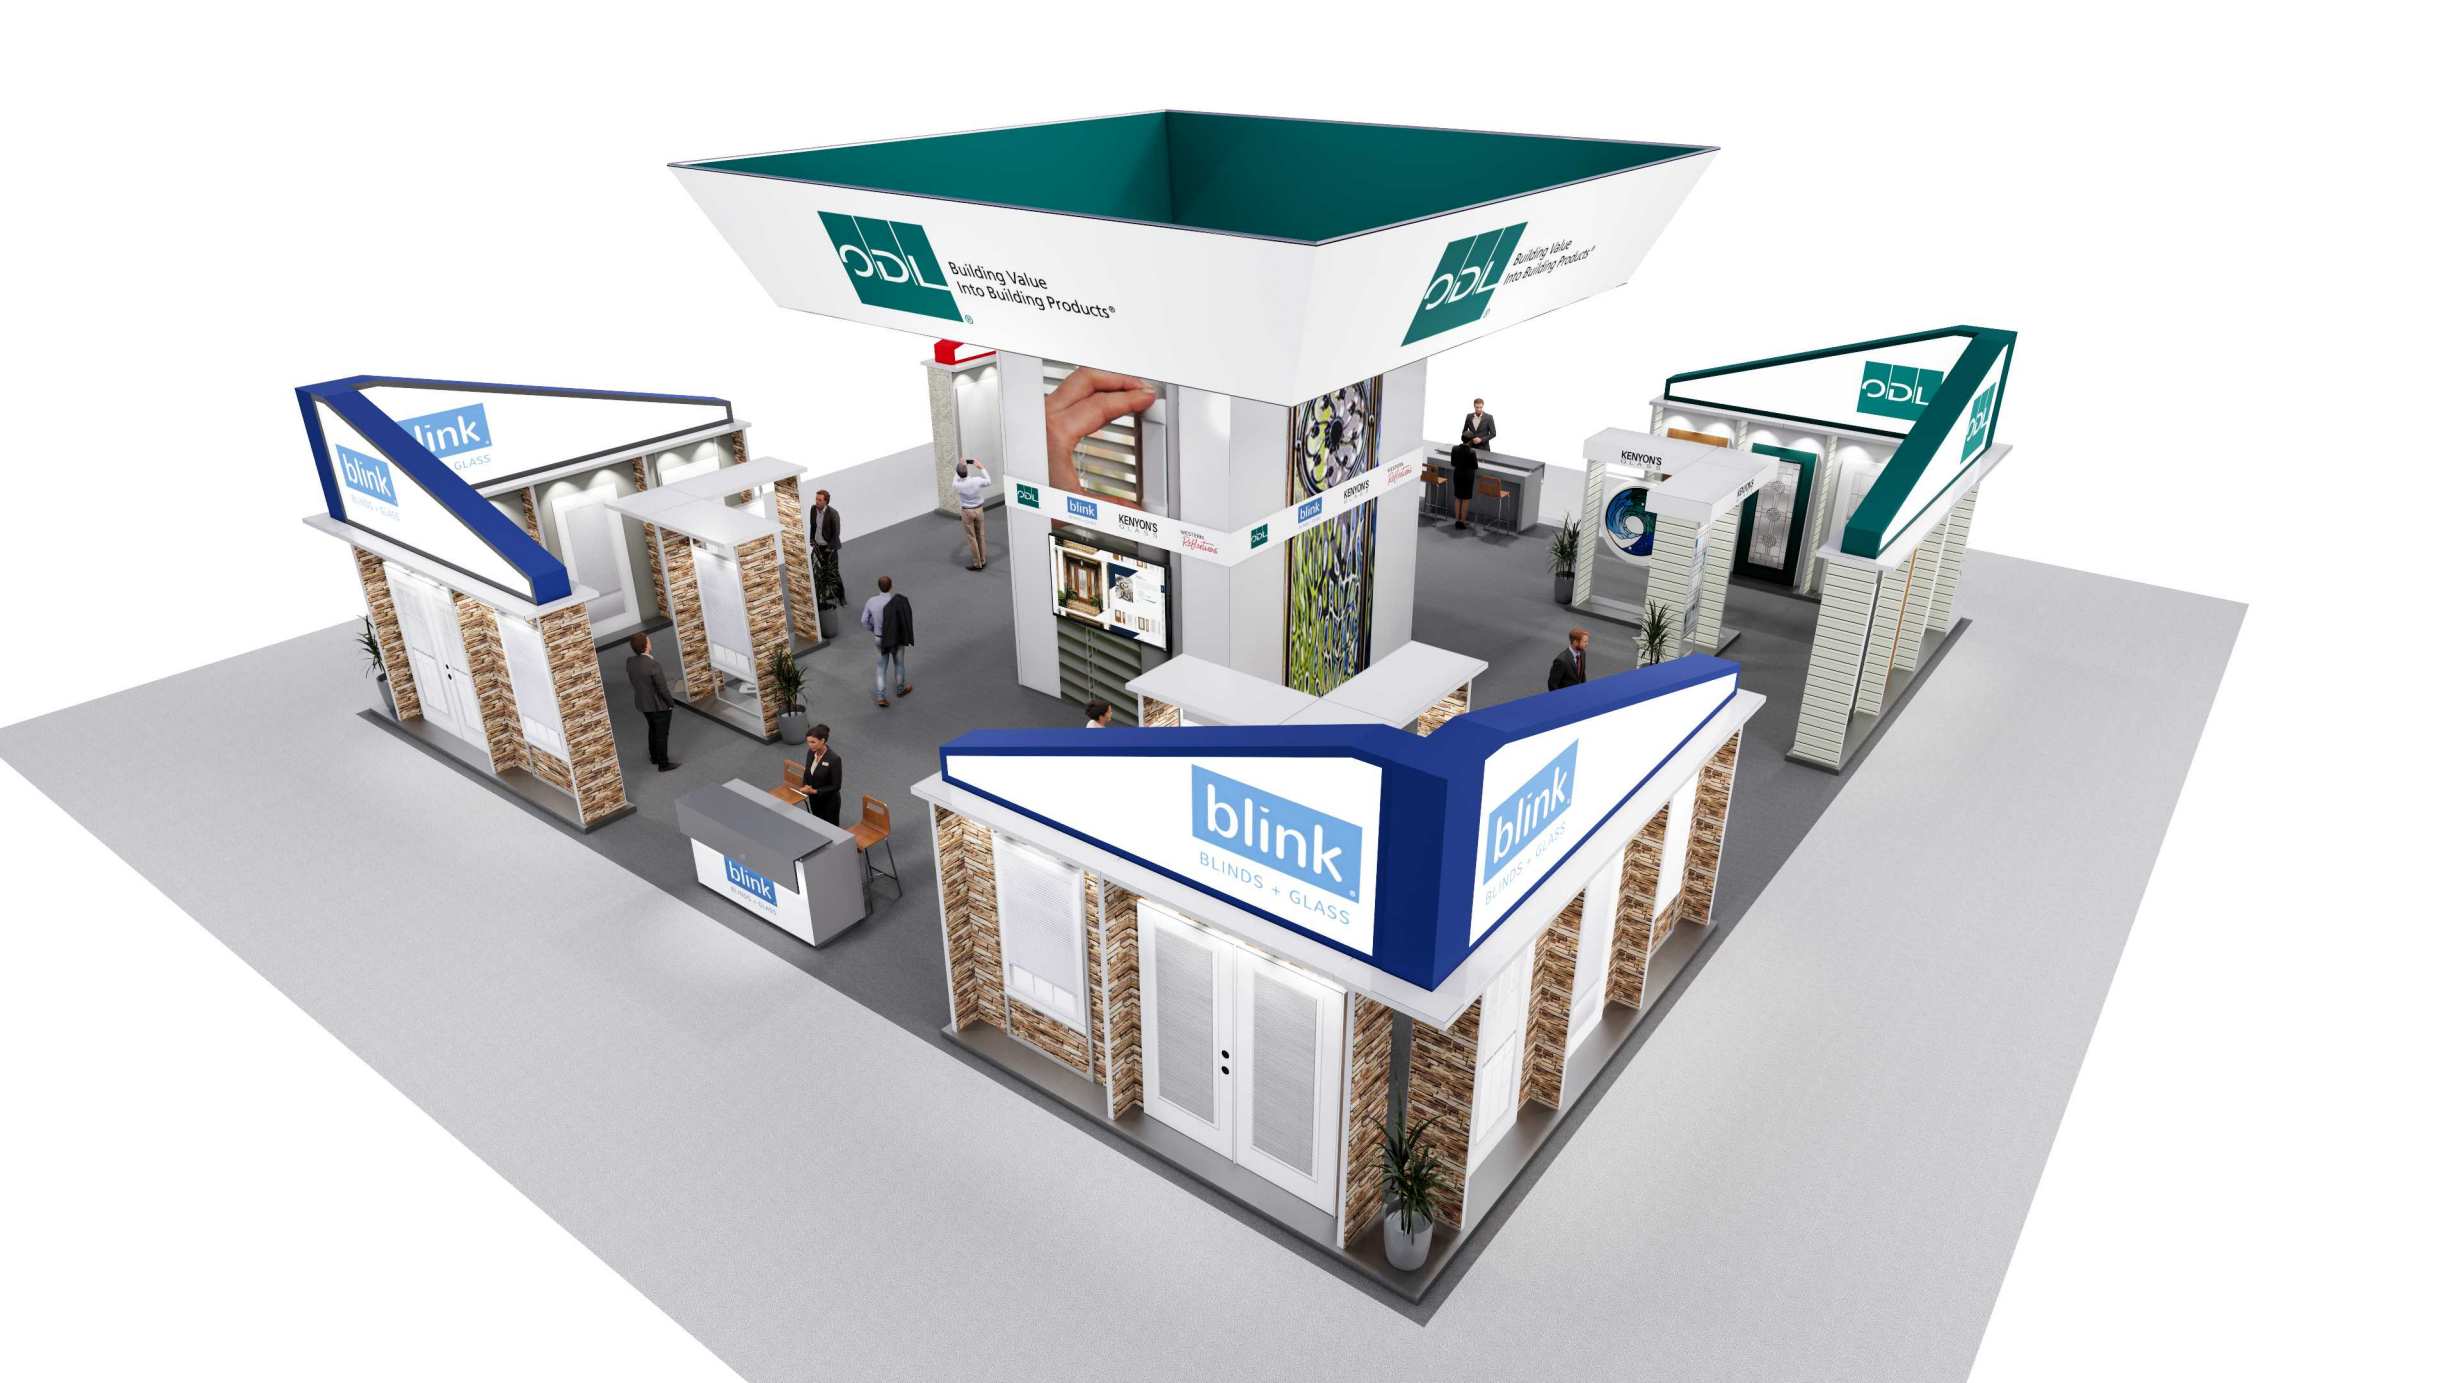

Building Value
Into Building Products®

WESTERN
Reflections

ODL blink KENYON'S WESTERN Reflections

A central reception counter with a white base and a grey top. The ODL logo is on the front. A woman in a dark suit is behind the counter, and a man in a grey suit is standing in front of it. The counter is flanked by two pillars with decorative glass panels. Above the counter, there are logos for ODL, blink, KENYON'S, and WESTERN Reflections. A large decorative glass panel with a floral motif is mounted on the wall behind the counter.